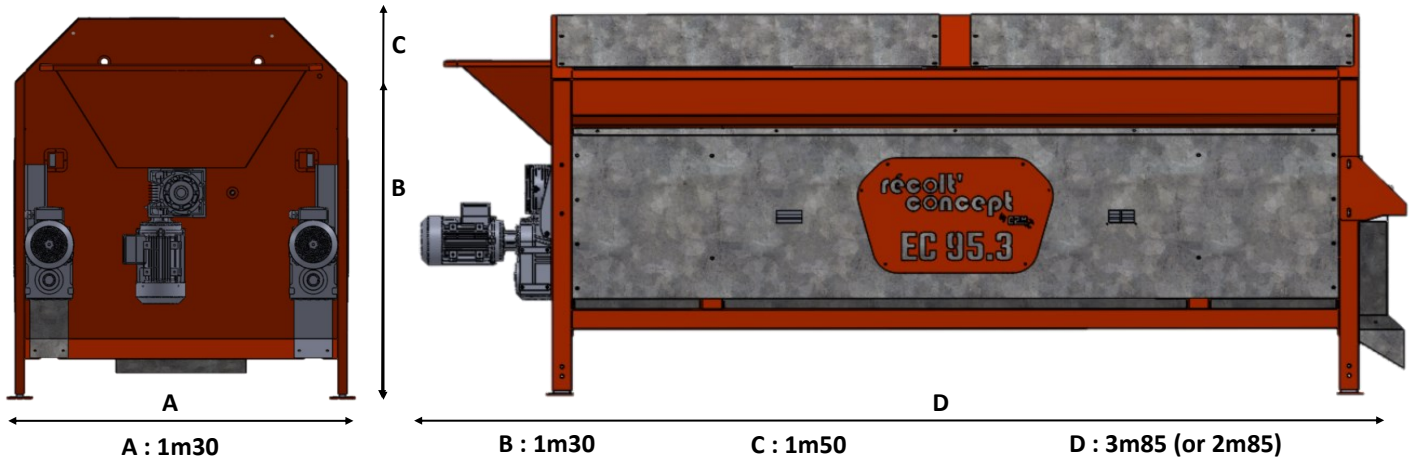

EC 95

**WASHING-SHELLING
MACHINE EC95**

ONE MACHINE, TWO FUNCTIONS

With the EC95, the washing and shelling stage are combined in one machine. The plates shell green nuts, remove unwanted or brittle nuts and also clean the shell of your fruit.

Optional finishing brushes make this a very complete machine. Thanks to its 950mm drum, the EC 95 also has a high wash rate. Its robust design will guarantee you a smooth operation season after season.

TECHNICAL CHARACTERISTICS

OPTIONS

Short finishing brushes	MOTORIZATION	2 motors 2,2Kw + 1 motor of 4Kw
Regulation of the washing flow	PERFORMANCE	Up to 9m ³ continuous raw nut volume
Economical option: variator only on rotor and manual door opening (without electrical box)	WATERING	2 booms
	DRUM	3m or 2m long and 950mm diameter
	WORKING SPEED	Adjustable drum and rotor speed
	WEIGHT	1600 kg