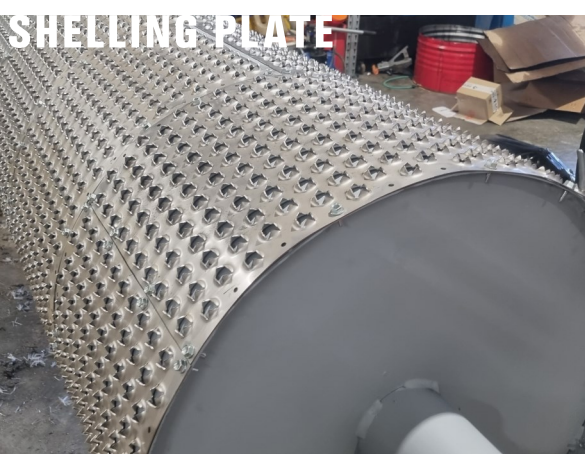

EC 95

**WASHING-SHELLING
MACHINE EC95**

ONE MACHINE, TWO FUNCTIONS

With the EC95, the washing and shelling stage are combined in one machine. The plates shell green nuts, remove unwanted or brittle nuts and also clean the shell of your fruit.

Optional finishing brushes make this a very complete machine. Thanks to its 950mm drum, the EC 95 also has a high wash rate. Its robust design will guarantee you a smooth operation season after season.

TECHNICAL CHARACTERISTICS

OPTIONS

Short finishing brushes	MOTORIZATION	2 motors 2,2Kw + 1 motor of 4Kw
Regulation of the washing flow	PERFORMANCE	Up to 9m ³ continuous raw nut volume
Economical option: variator only on rotor and manual door opening (without electrical box)	WATERING	2 booms
	DRUM	3m or 2m long and 950mm diameter
	WORKING SPEED	Adjustable drum and rotor speed
	WEIGHT	1600 kg