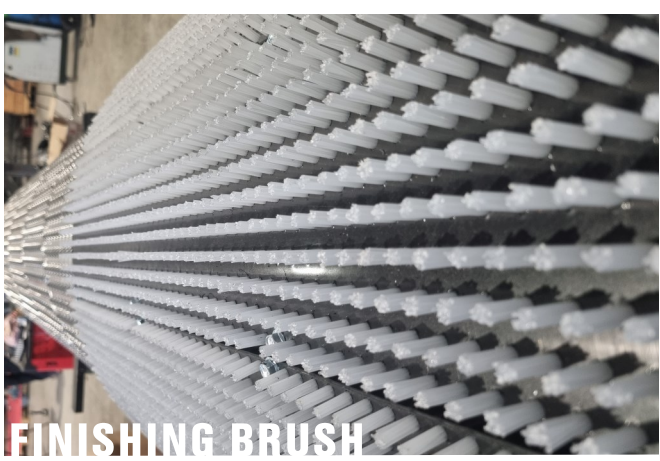

EC 95

**WASHING-SHELLING
MACHINE EC95**

ONE MACHINE, TWO FUNCTIONS

With the EC95, the washing and shelling stage are combined in one machine. The plates shell green nuts, remove unwanted or brittle nuts and also clean the shell of your fruit.

Optional finishing brushes make this a very complete machine. Thanks to its 950mm drum, the EC 95 also has a high wash rate. Its robust design will guarantee you a smooth operation season after season.

TECHNICAL CHARACTERISTICS

OPTIONS

Short finishing brushes	MOTORIZATION	2 motors 2,2Kw + 1 motor of 4Kw
Regulation of the washing flow	PERFORMANCE	Up to 9m ³ continuous raw nut volume
Economical option: variator only on rotor and manual door opening (without electrical box)	WATERING	2 booms
	DRUM	3m or 2m long and 950mm diameter
	WORKING SPEED	Adjustable drum and rotor speed
	WEIGHT	1600 kg